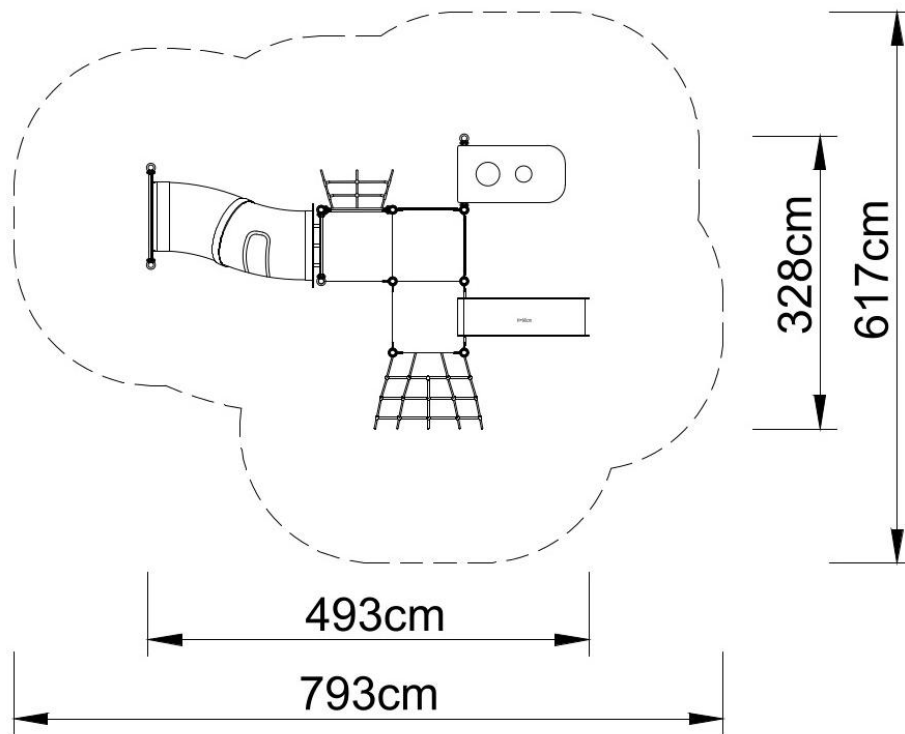

Playground set BL-PLAY 1634

The set contains:

- 11 poles,
- 3 square platforms,
- Single open slide,
- Tube connector,
- Table with the bowls,
- Gable roof,
- 2 entry nets,
- Educational panels,
- Pole caps,
- Connecting elements.

Finishing elements of the set may differ from those presented in the visualization.

Technical data:

- length: 493 cm,
- width: 328 cm,
- total height: 270 cm,
- platform height: 40, 60, 90 cm,
- free fall height: 90 cm,
- fall zone: 793 x 617 cm,
- safety standards: PN-EN 1176-1; PN-EN 1176-3,

Materials:

- poles with a diameter of \varnothing 60 mm and an axial spacing of 80 cm, made of stainless steel pipes of at least AISI304 class,
- steel platforms, galvanized and powder coated with polyester paints, covered with a waterproof anti-slip plate,
- panels made of HDPE boards with a thickness of 15 mm with a high factor of resistance to UV radiation,
- finishing elements (slides, steps, mushrooms) made by rotation method of low-density polyethylene - LLDPE,
- clamps and connectors made of aluminum castings,
- connecting elements, i.e. screws etc. made of stainless steel.