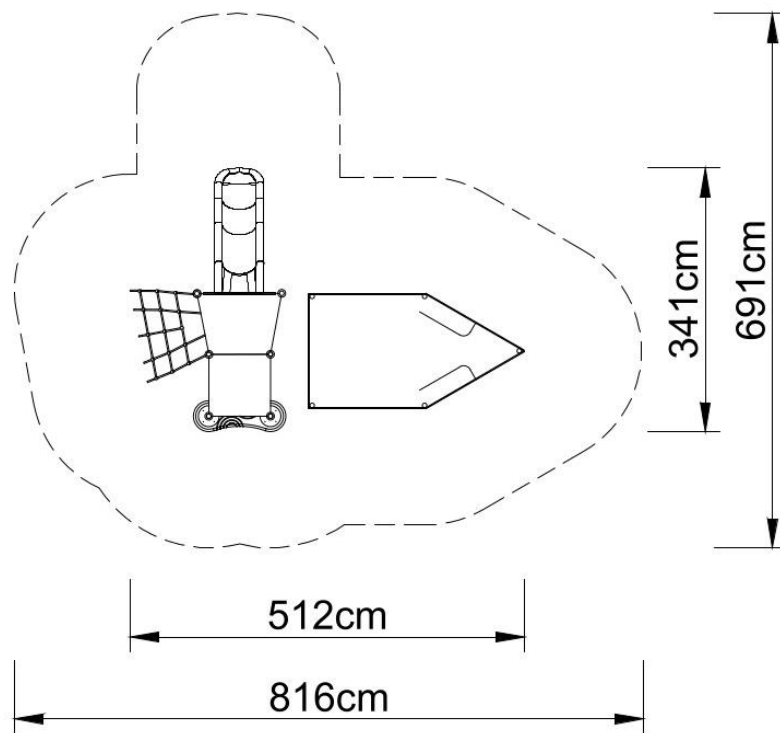

Playground set BL-PLAY 1627

The set contains:

- 6 poles,
- 1 square platforms,
- 1 trapezoidal platform,
- Single open slide LLDPE,
- Entry net,
- Gable roof,
- Educational panels,
- Pole caps,
- Connecting elements,
- Sandpit

Finishing elements of the set may differ from those presented in the visualization.

Technical data:

- length: 512 cm
- width: 341 cm
- total height: 270 cm
- platform height: 70, 80 cm
- free fall height: 80 cm
- fall zone: 816 x 691 cm
- safety standards: EN 1176-1:2017

Materials:

- poles with a diameter of \varnothing 60 mm and an axial spacing of 80 cm, made of stainless steel pipes of at least AISI304 class,
- steel platforms, galvanized and powder coated with polyester paints, covered with a waterproof anti-slip plate,
- panels made of HDPE boards with a thickness of 15 mm with a high factor of resistance to UV radiation,
- finishing elements (slides, steps, mushrooms) made by rotation method of low-density polyethylene - LLDPE,
- clamps and connectors made of aluminum castings,
- connecting elements, i.e. screws etc. made of stainless steel.