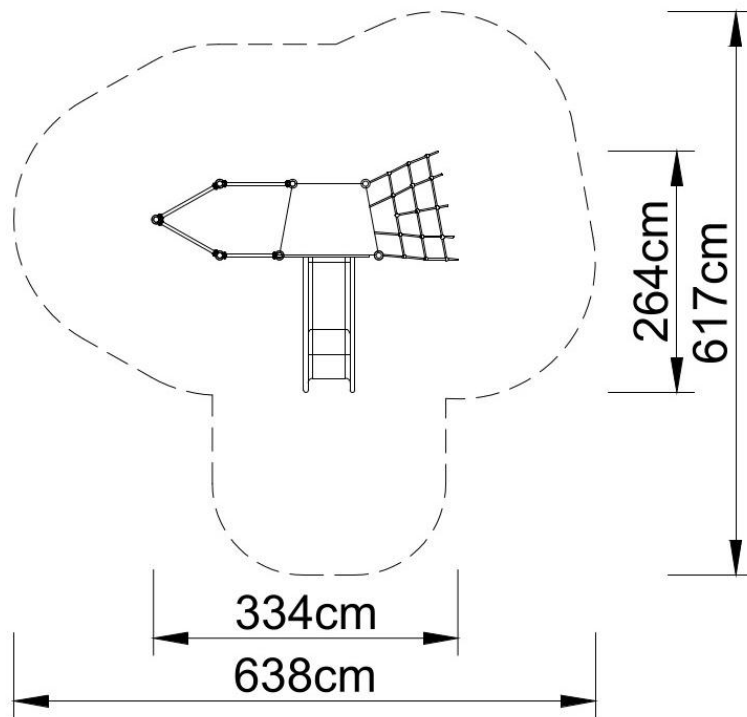

### The set contains:

- 7 poles,
- 1 trapezoidal platform,
- Single open slide from the platform 80 cm,
- Entry net,
- Educational panels,
- Sandpit.

#### **Technical data:**

- length: 334 cm
- width: 264 cm
- platform height: 80 cm
- free fall height: 80 cm
- fall zone: 638 x 617cm
- safety standards: EN 1176-1, EN 1176-3

#### **Materials:**

- Poles with a diameter of  $\varnothing$  60 mm and an axial spacing of 80 cm, made of stainless steel pipes of at least AISI304 class,
- galvanized steel platforms, powder-coated with polyester paints, covered with a waterproof anti-slip board,
- slide made of polyester laminate,
- 15 mm thick HDPE board panels with high UV resistance,
- clamps and connectors made of aluminum castings,
- Connecting elements, i.e. screws, etc. made of stainless steel.