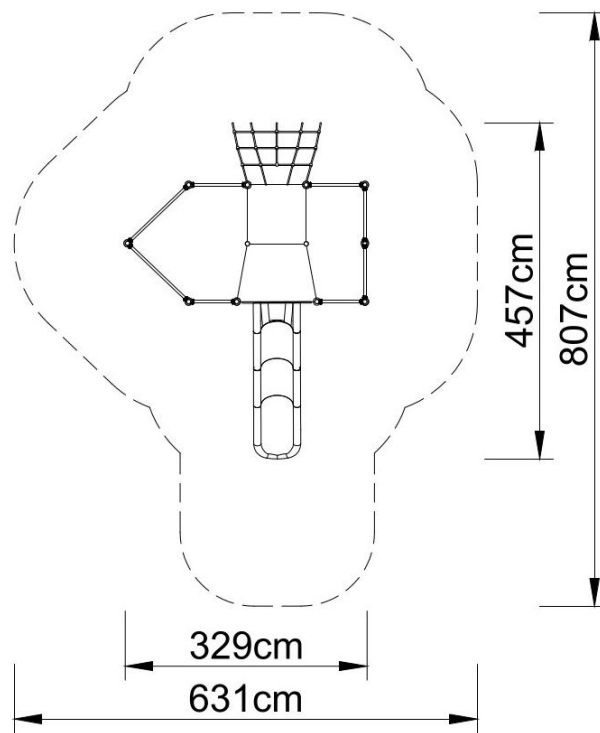

Playground set FS-PLAY 42093

The set contains:

- 12 poles,
- 2 trapezoidal platforms,
- Single open slide from the platform 90 cm,
- Entry net,
- Educational panels,
- Sandpit.

Technical data:

- length: 329 cm
- width: 457 cm
- platform height: 80, 90 cm
- free fall height: 90 cm
- fall zone: 631 x 807 cm
- safety standards: EN 1176-1, EN 1176-3

Materials:

- Poles with a diameter of \varnothing 60 mm and an axial spacing of 80 cm, made of stainless steel pipes of at least AISI304 class,
- galvanized steel platforms, powder-coated with polyester paints, covered with a waterproof anti-slip board,
- 15 mm thick HDPE board panels with high UV resistance,
- Finishing elements (slide, steps, etc.) made of low density polyethylene - LLDPE, dyed in the mass using the rotary method,
- clamps and connectors made of aluminum castings,
- Connecting elements, i.e. screws, etc. made of stainless steel.