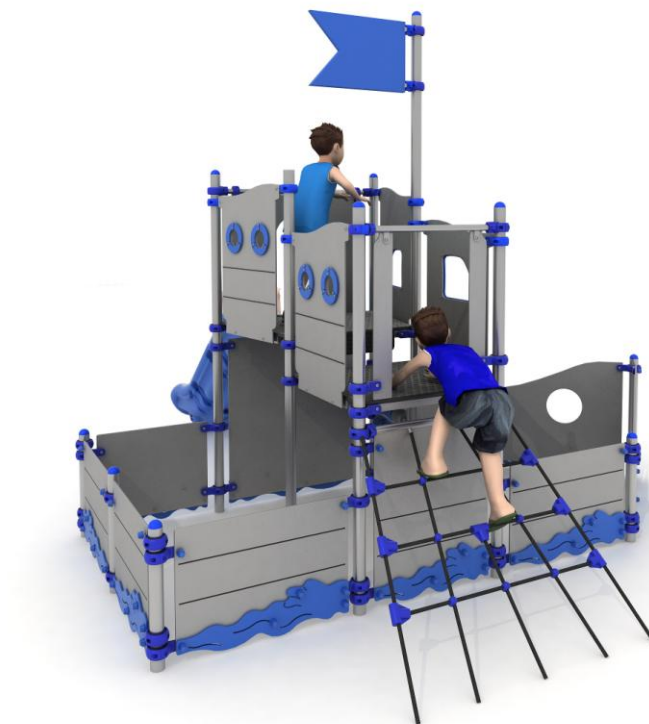

Playground set FS-PLAY 42093

The set contains:

- 12 poles,
- 2 trapezoidal platforms,
- Single open slide from the platform 90 cm,
- Entry net,
- Educational panels,
- Sandpit.

Technical data:

- length: 329 cm
- width: 457 cm
- platform height: 80, 90 cm
- free fall height: 90 cm
- fall zone: 631 x 807 cm
- safety standards: EN 1176-1, EN 1176-3

Materials:

- Poles with a diameter of \varnothing 60 mm and an axial spacing of 80 cm, made of stainless steel pipes of at least AISI304 class,
- galvanized steel platforms, powder-coated with polyester paints, covered with a waterproof anti-slip board,
- 15 mm thick HDPE board panels with high UV resistance,
- Finishing elements (slide, steps, etc.) made of low density polyethylene - LLDPE, dyed in the mass using the rotary method,
- clamps and connectors made of aluminum castings,
- Connecting elements, i.e. screws, etc. made of stainless steel.