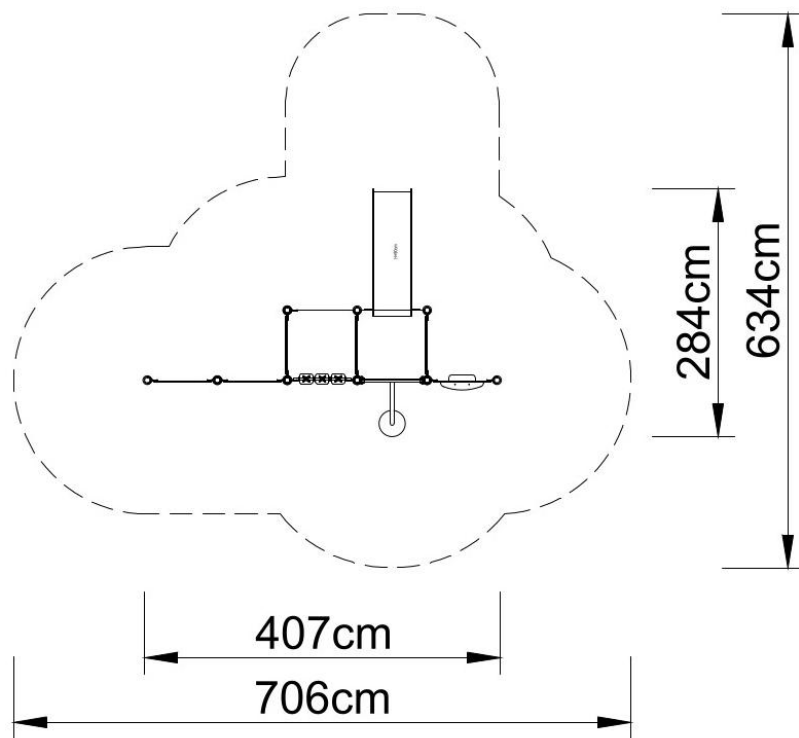

Playground set BL-PLAY 1633

The set contains:

- 9 poles,
- 2 square platforms,
- Single open slide,
- Educational panels,
- Gable roof,
- Entry steps,
- Pole caps,
- Connecting elements.

Finishing elements of the set may differ from those presented in the visualization.

Technical data:

- length: 407 cm,
- width: 284 cm,
- total height: 270 cm,
- platform height: 60, 90 cm,
- free fall height: 90 cm,
- fall zone: 706 x 634 cm,
- safety standards: PN-EN 1176-1; PN-EN 1176-3,

Materials:

- poles with a diameter of \varnothing 60 mm and an axial spacing of 80 cm, made of stainless steel pipes of at least AISI304 class,
- steel platforms, galvanized and powder coated with polyester paints, covered with a waterproof anti-slip plate,
- panels made of HDPE boards with a thickness of 15 mm with a high factor of resistance to UV radiation,
- finishing elements (slides, steps, mushrooms) made by rotation method of low-density polyethylene - LLDPE,
- clamps and connectors made of aluminum castings,
- connecting elements, i.e. screws etc. made of stainless steel.