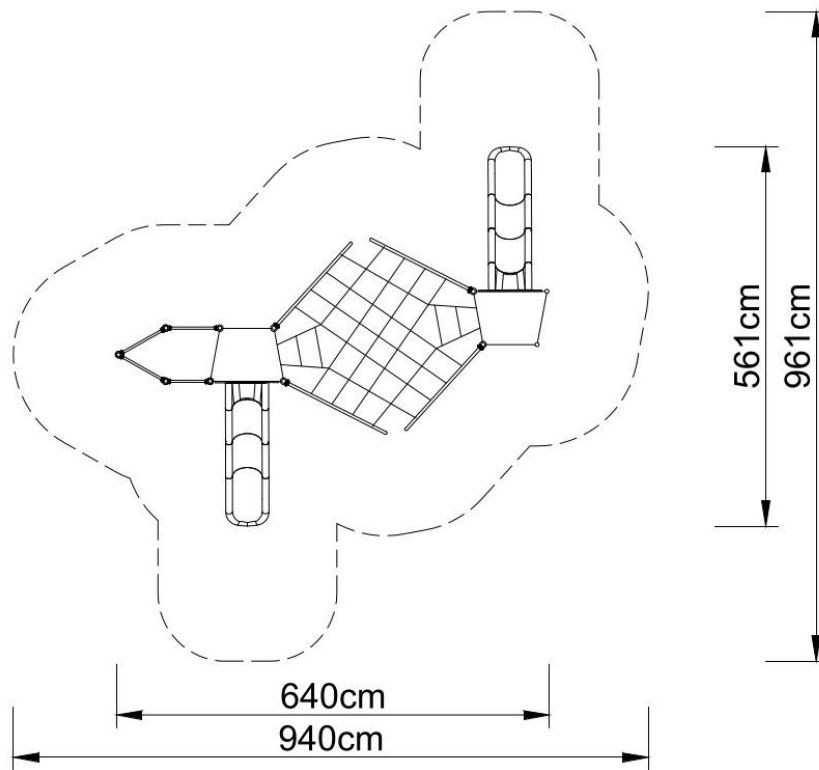

Playground set FS-PLAY 42094

The set contains:

- 13 poles,
- 2 trapezoidal platforms,
- 2 Single open slides from the platform 120 cm,
- Net between platforms,
- Educational panels,
- Sandpit.

Technical data:

- length: 640 cm
- width: 561 cm
- platform height: 120 cm
- free fall height: 120 cm
- fall zone: 940 x 961 cm
- safety standards: EN 1176-1, EN 1176-3

Materials:

- Poles with a diameter of \varnothing 60 mm and an axial spacing of 80 cm, made of stainless steel pipes of at least AISI304 class,
- galvanized steel platforms, powder-coated with polyester paints, covered with a waterproof anti-slip board,
- 15 mm thick HDPE board panels with high UV resistance,
- Finishing elements (slide, steps, etc.) made of low density polyethylene - LLDPE, dyed in the mass using the rotary method,
- clamps and connectors made of aluminum castings,
- Connecting elements, i.e. screws, etc. made of stainless steel.