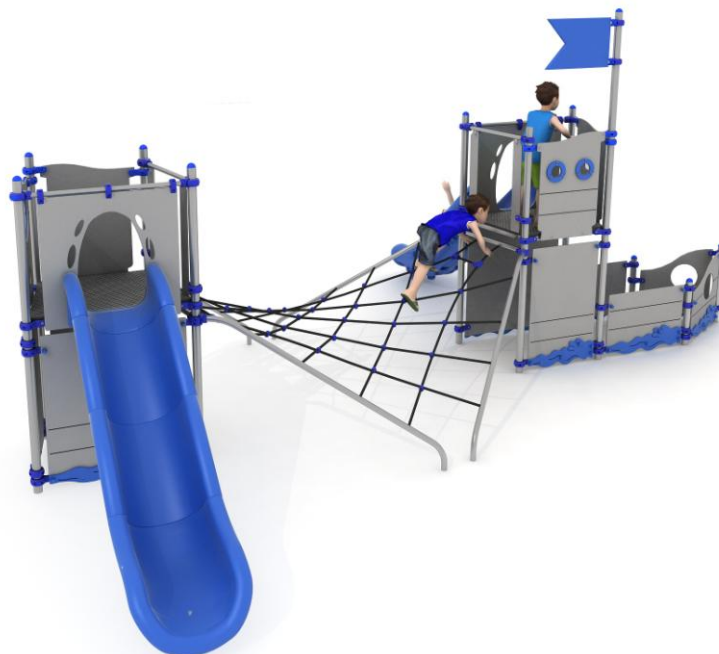

Playground set FS-PLAY 42094

The set contains:

- 13 poles,
- 2 trapezoidal platforms,
- 2 Single open slides from the platform 120 cm,
- Net between platforms,
- Educational panels,
- Sandpit.

Technical data:

- length: 640 cm
- width: 561 cm
- platform height: 120 cm
- free fall height: 120 cm
- fall zone: 940 x 961 cm
- safety standards: EN 1176-1, EN 1176-3

Materials:

- Poles with a diameter of \varnothing 60 mm and an axial spacing of 80 cm, made of stainless steel pipes of at least AISI304 class,
- galvanized steel platforms, powder-coated with polyester paints, covered with a waterproof anti-slip board,
- 15 mm thick HDPE board panels with high UV resistance,
- Finishing elements (slide, steps, etc.) made of low density polyethylene - LLDPE, dyed in the mass using the rotary method,
- clamps and connectors made of aluminum castings,
- Connecting elements, i.e. screws, etc. made of stainless steel.