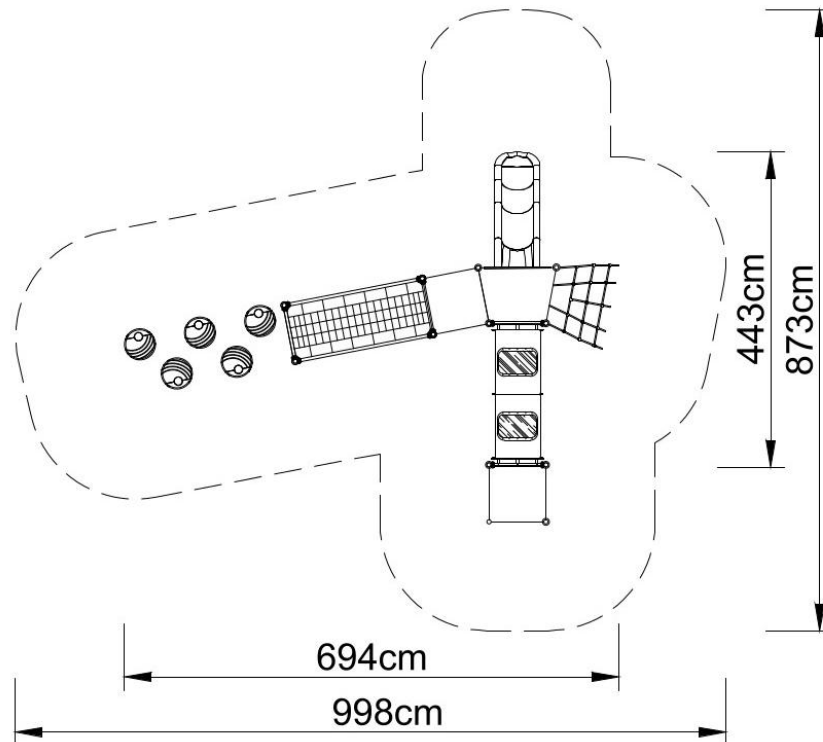

## Playground set BL-PLAY 1626

### The set contains:

- 12 poles,
- 2 square platforms,
- 1 trapezoidal platform,
- Single open slide LLDPE,
- Gable roof,
- Entry net,
- Entry steps,
- Rope bridge,
- Jumper steps,
- Educational panels,
- Pole caps,
- Connecting elements.

### **Technical data:**

- length: 694 cm,
- width: 443 cm,
- total height: 270 cm,
- platform height: 60, 80 cm,
- free fall height: 80 cm,
- fall zone: 998 x 873 cm,
- safety standards: PN-EN 1176-1; PN-EN 1176-3,

### **Materials:**

- poles with a diameter of  $\varnothing$  60 mm and an axial spacing of 80 cm, made of stainless steel pipes of at least AISI304 class,
- steel platforms, galvanized and powder coated with polyester paints, covered with a waterproof anti-slip plate,
- panels made of HDPE boards with a thickness of 15 mm with a high factor of resistance to UV radiation,
- finishing elements (slides, steps, mushrooms) made by rotation method of low-density polyethylene - LLDPE,
- clamps and connectors made of aluminum castings,
- connecting elements, i.e. screws etc. made of stainless steel.