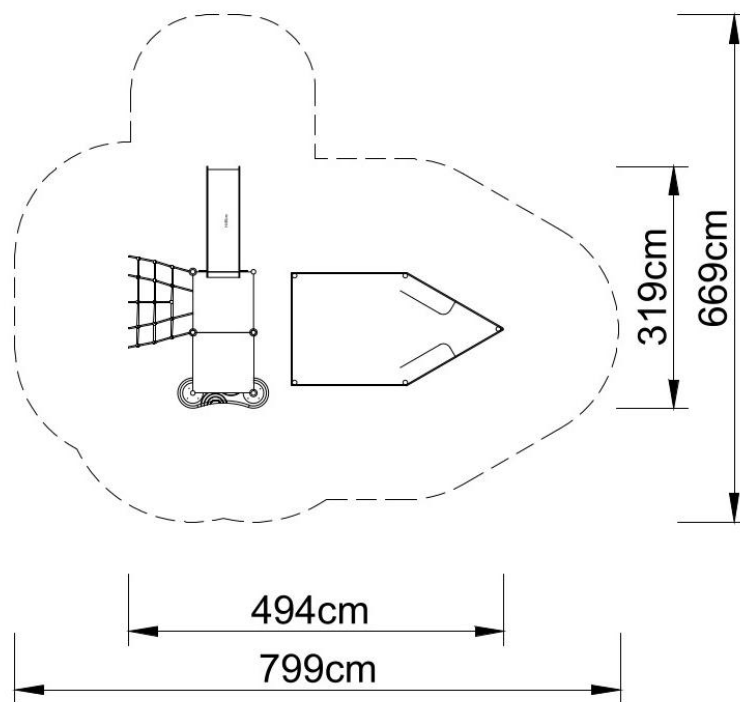

Playground set BL-PLAY 1637

The set contains:

- 6 poles,
- 2 square platforms,
- Single open slide,
- Entry net,
- Gable roof,
- Educational panels,
- Pole caps,
- Connecting elements,
- Sandpit

Finishing elements of the set may differ from those presented in the visualization.

Technical data:

- length: 494 cm
- width: 319 cm
- total height: 270 cm
- platform height: 70, 80 cm
- free fall height: 80 cm
- fall zone: 799 x 669 cm
- safety standards: EN 1176-1:2017

Materials:

- poles with a diameter of \varnothing 60 mm and an axial spacing of 80 cm, made of stainless steel pipes of at least AISI304 class,
- steel platforms, galvanized and powder coated with polyester paints, covered with a waterproof anti-slip plate,
- panels made of HDPE boards with a thickness of 15 mm with a high factor of resistance to UV radiation,
- finishing elements (slides, steps, mushrooms) made by rotation method of low-density polyethylene - LLDPE,
- clamps and connectors made of aluminum castings,
- connecting elements, i.e. screws etc. made of stainless steel.