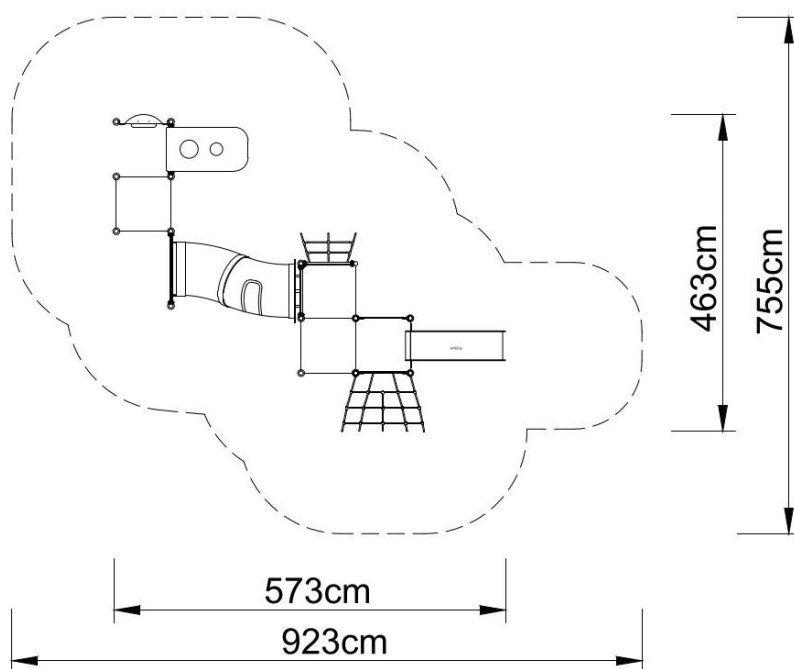

## Playground set BL-PLAY 1638

### The set contains:

- 15 poles,
- 4 square platforms,
- Single open slide,
- Tube connector,
- Table with the bowls,
- Gable roof,
- 2 entry nets,
- Educational panels,
- Pole caps,
- Connecting elements.

### **Technical data:**

- length: 573 cm,
- szerokość: 463 cm,
- total height: 270 cm,
- platform height: 20, 40, 60, 90 cm,
- free fall height: 90 cm,
- fall zone: 923 x 755 cm,
- safety standards: PN-EN 1176-1; PN-EN 1176-3,

### **Materials:**

- poles with a diameter of  $\varnothing$  60 mm and an axial spacing of 80 cm, made of stainless steel pipes of at least AISI304 class,
- steel platforms, galvanized and powder coated with polyester paints, covered with a waterproof anti-slip plate,
- panels made of HDPE boards with a thickness of 15 mm with a high factor of resistance to UV radiation,
- finishing elements (slides, steps, mushrooms) made by rotation method of low-density polyethylene - LLDPE,
- clamps and connectors made of aluminum castings,
- connecting elements, i.e. screws etc. made of stainless steel.