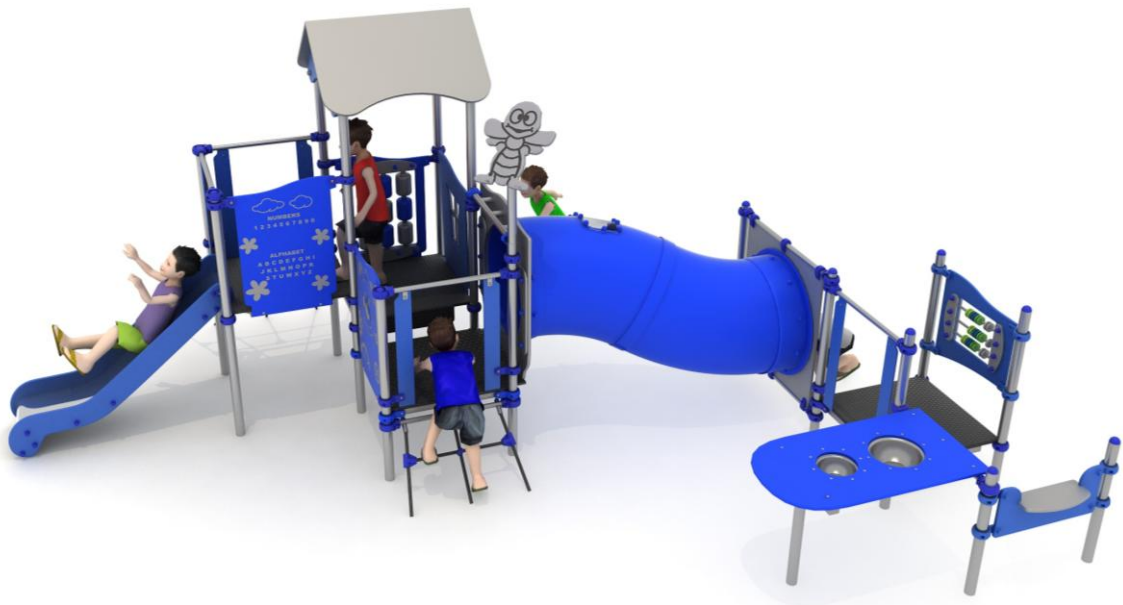

## Playground set BL-PLAY 1638

### The set contains:

- 15 poles,
- 4 square platforms,
- Single open slide,
- Tube connector,
- Table with the bowls,
- Gable roof,
- 2 entry nets,
- Educational panels,
- Pole caps,
- Connecting elements.

### **Technical data:**

- length: 573 cm,
- szerokość: 463 cm,
- total height: 270 cm,
- platform height: 20, 40, 60, 90 cm,
- free fall height: 90 cm,
- fall zone: 923 x 755 cm,
- safety standards: PN-EN 1176-1; PN-EN 1176-3,

### **Materials:**

- poles with a diameter of  $\varnothing$  60 mm and an axial spacing of 80 cm, made of stainless steel pipes of at least AISI304 class,
- steel platforms, galvanized and powder coated with polyester paints, covered with a waterproof anti-slip plate,
- panels made of HDPE boards with a thickness of 15 mm with a high factor of resistance to UV radiation,
- finishing elements (slides, steps, mushrooms) made by rotation method of low-density polyethylene - LLDPE,
- clamps and connectors made of aluminum castings,
- connecting elements, i.e. screws etc. made of stainless steel.