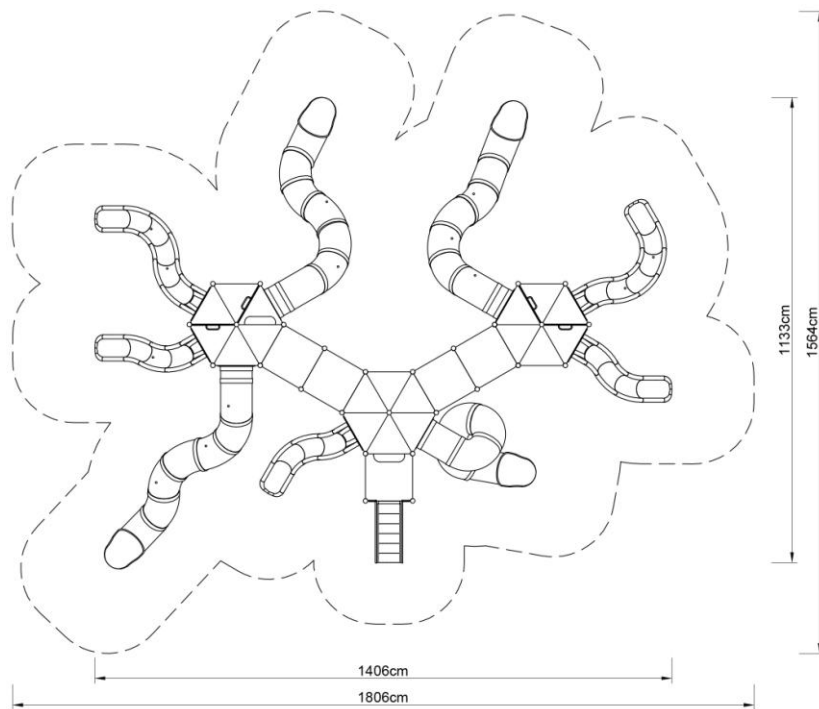

PLAY SYSTEMS

Playground set TC-PLAY 7014

The set contains:

- 27 poles,
- triangle platforms,
- square platforms,
- 2 LLDPE entry steps,
- 2 Entry ladders,
- Stairs with railings,
- 3 single curved slides from the platform 160 cm,
- 2 single curved slides from the platform 240 cm,
- Spiral tube slide from the platform 160 cm,
- 3 Curved tube slides from the platform 320 cm,
- Educational panels,
- Pole caps,
- 3 hexagonal roofs,
- Connecting elements.

PLAY SYSTEMS

Technical data:

- Length: 1406 cm
- Width: 1133 cm
- Total height: 500 cm
- Free fall height: 240 cm
- Fall zone: 1806 x 1564 cm
- Age range: 5-14
- Safety standard: EN 1176-1; EN 1176-3

Materials:

- poles with a diameter of $\text{Ø}114$ mm and an axial spacing of 115 cm, made of stainless steel pipes of at least AISI304 class,
- galvanized steel platforms, powder-coated with polyester paints, covered with a waterproof anti-slip board,
- HPL laminate board panels for external use, 10 mm thick, with a high UV resistance factor,
- finishing elements (slides, steps, decorative roofs, etc.) made of low-density polyethylene - LLDPE, dyed in the mass, using the rotary method,
- clamps and connectors made of aluminum castings,
- connecting elements, i.e. screws, etc. made of stainless steel.