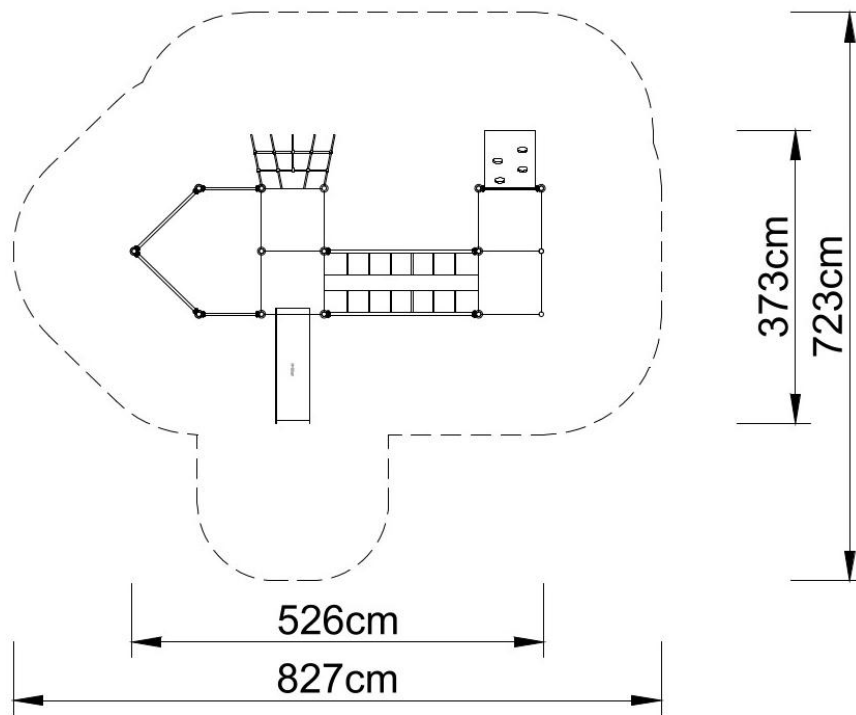

### The set contains:

- 15 poles,
- 4 square platforms,
- Stainless steel slide from the platform 120 cm,
- Rope bridge,
- Entry wall,
- Entry net,
- Educational panels,
- Sandpit.

#### **Technical data:**

- length: 526 cm
- width: 373 cm
- platform height: 100, 120 cm
- free fall height: 120 cm
- fall zone: 827 x 723 cm
- safety standards: EN 1176-1, EN 1176-3

#### **Materials:**

- Poles with a diameter of  $\varnothing$  60 mm and an axial spacing of 80 cm, made of stainless steel pipes of at least AISI304 class,
- galvanized steel platforms, powder-coated with polyester paints, covered with a waterproof anti-slip board,
- slide made of stainless steel with sides made of 15 mm thick HDPE board with high UV resistance,
- 15 mm thick HDPE board panels with high UV resistance,
- clamps and connectors made of aluminum castings,
- Connecting elements, i.e. screws, etc. made of stainless steel.