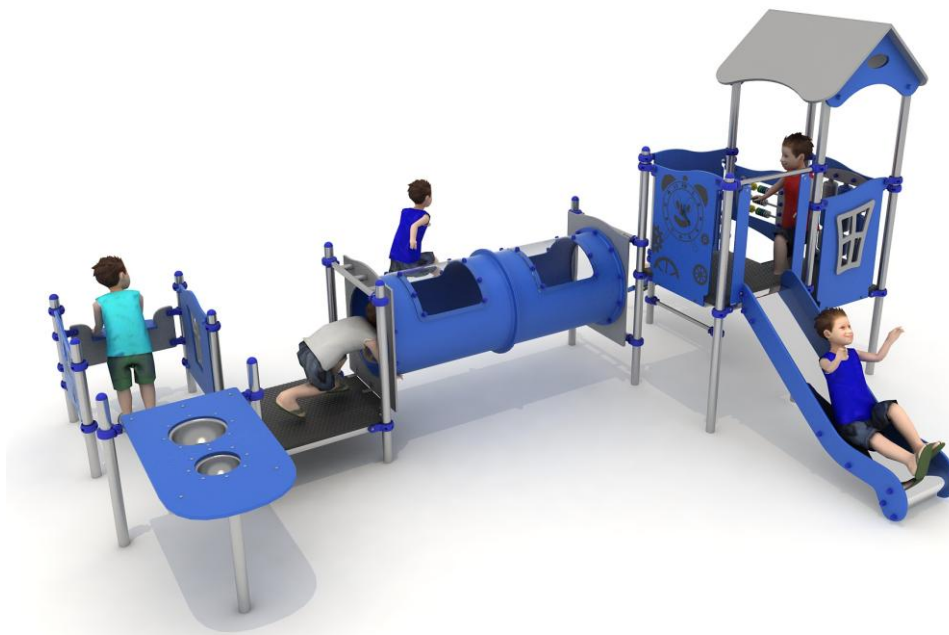

Playground set BL-PLAY 1632

The set contains:

- 17 poles,
- 4 square platforms,
- Single open slide,
- Entry net,
- Tube connectors with transparent elements,
- Educational panels,
- Gable roof,
- Table with the bowls,
- Pole caps,
- Connecting elements.

Finishing elements of the set may differ from those presented in the visualization.

Technical data:

- length: 525 cm,
- width: 382 cm,
- total height: 270 cm,
- platform height: 20, 40, 60, 90 cm,
- free fall height: 90 cm,
- fall zone: 825 x 732 cm,
- safety standards: PN-EN 1176-1; PN-EN 1176-3,

Materials:

- poles with a diameter of \varnothing 60 mm and an axial spacing of 80 cm, made of stainless steel pipes of at least AISI304 class,
- steel platforms, galvanized and powder coated with polyester paints, covered with a waterproof anti-slip plate,
- panels made of HDPE boards with a thickness of 15 mm with a high factor of resistance to UV radiation,
- finishing elements (slides, steps, mushrooms) made by rotation method of low-density polyethylene - LLDPE,
- clamps and connectors made of aluminum castings,
- connecting elements, i.e. screws etc. made of stainless steel.