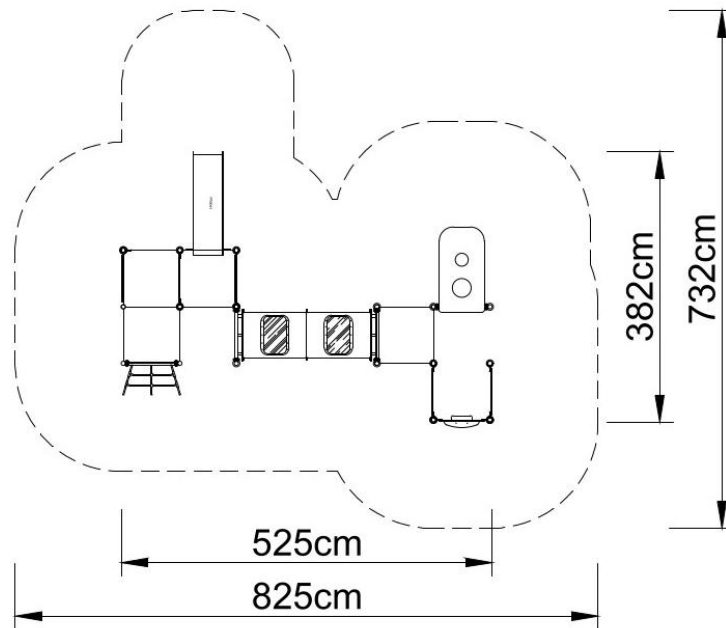

Playground set BL-PLAY 1632

The set contains:

- 17 poles,
- 4 square platforms,
- Single open slide,
- Entry net,
- Tube connectors with transparent elements,
- Educational panels,
- Gable roof,
- Table with the bowls,
- Pole caps,
- Connecting elements.

Finishing elements of the set may differ from those presented in the visualization.

Technical data:

- length: 525 cm,
- width: 382 cm,
- total height: 270 cm,
- platform height: 20, 40, 60, 90 cm,
- free fall height: 90 cm,
- fall zone: 825 x 732 cm,
- safety standards: PN-EN 1176-1; PN-EN 1176-3,

Materials:

- poles with a diameter of \varnothing 60 mm and an axial spacing of 80 cm, made of stainless steel pipes of at least AISI304 class,
- steel platforms, galvanized and powder coated with polyester paints, covered with a waterproof anti-slip plate,
- panels made of HDPE boards with a thickness of 15 mm with a high factor of resistance to UV radiation,
- finishing elements (slides, steps, mushrooms) made by rotation method of low-density polyethylene - LLDPE,
- clamps and connectors made of aluminum castings,
- connecting elements, i.e. screws etc. made of stainless steel.